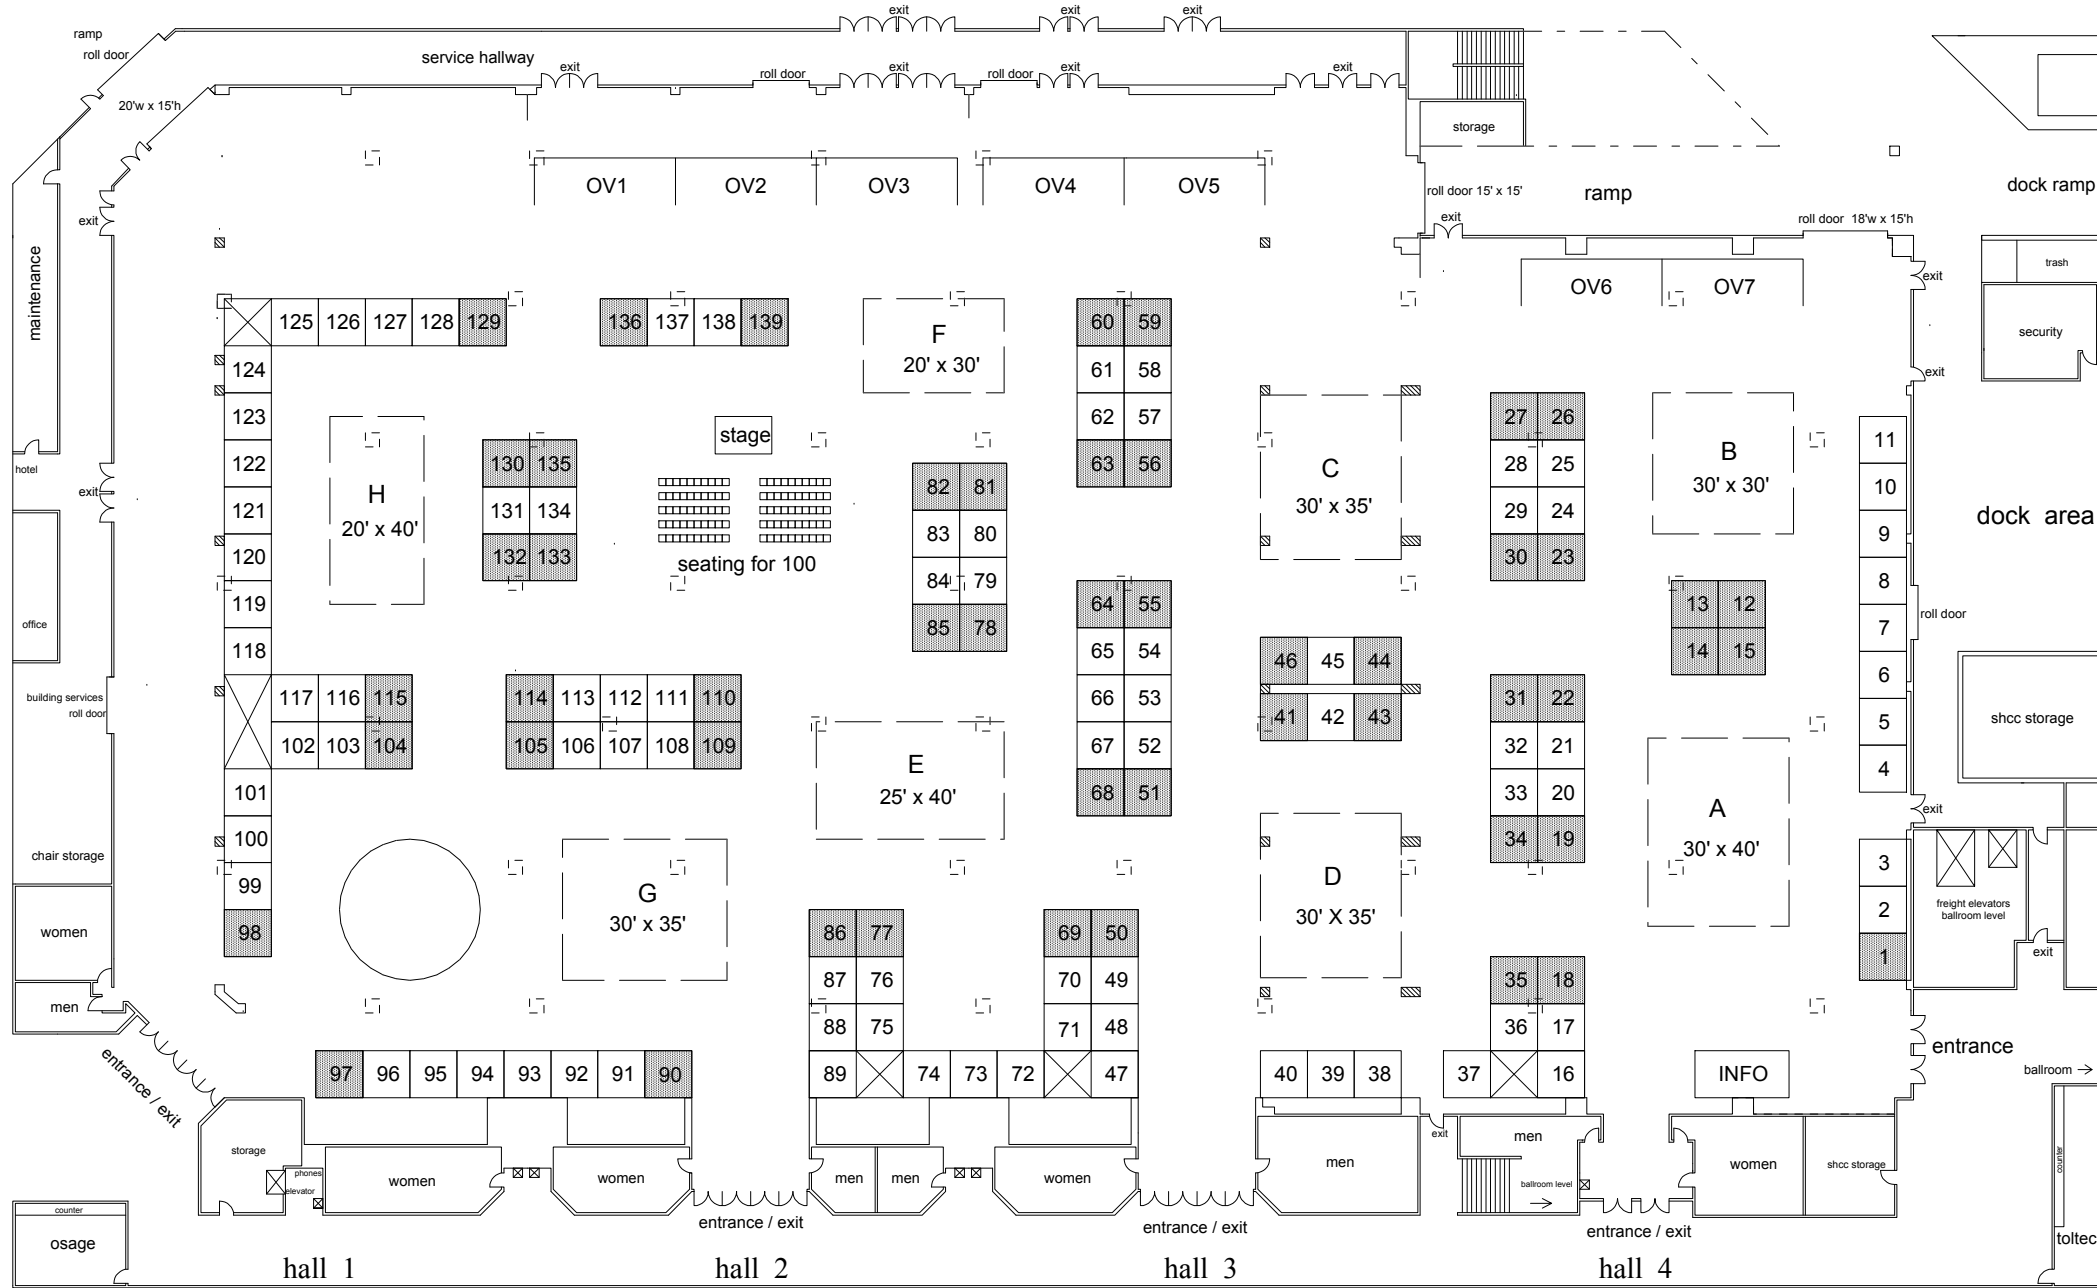

ARKANSAS FLOWER & GARDEN SHOW

Ark Flower & Garden show
statehouse convention
center halls 1-4

139 - 10' x 10' booths
8 - bulk areas
7 - 10' x 30' booths
floor: concrete ceiling 30' - 40'
sunbelt autocad rev 7/2/10